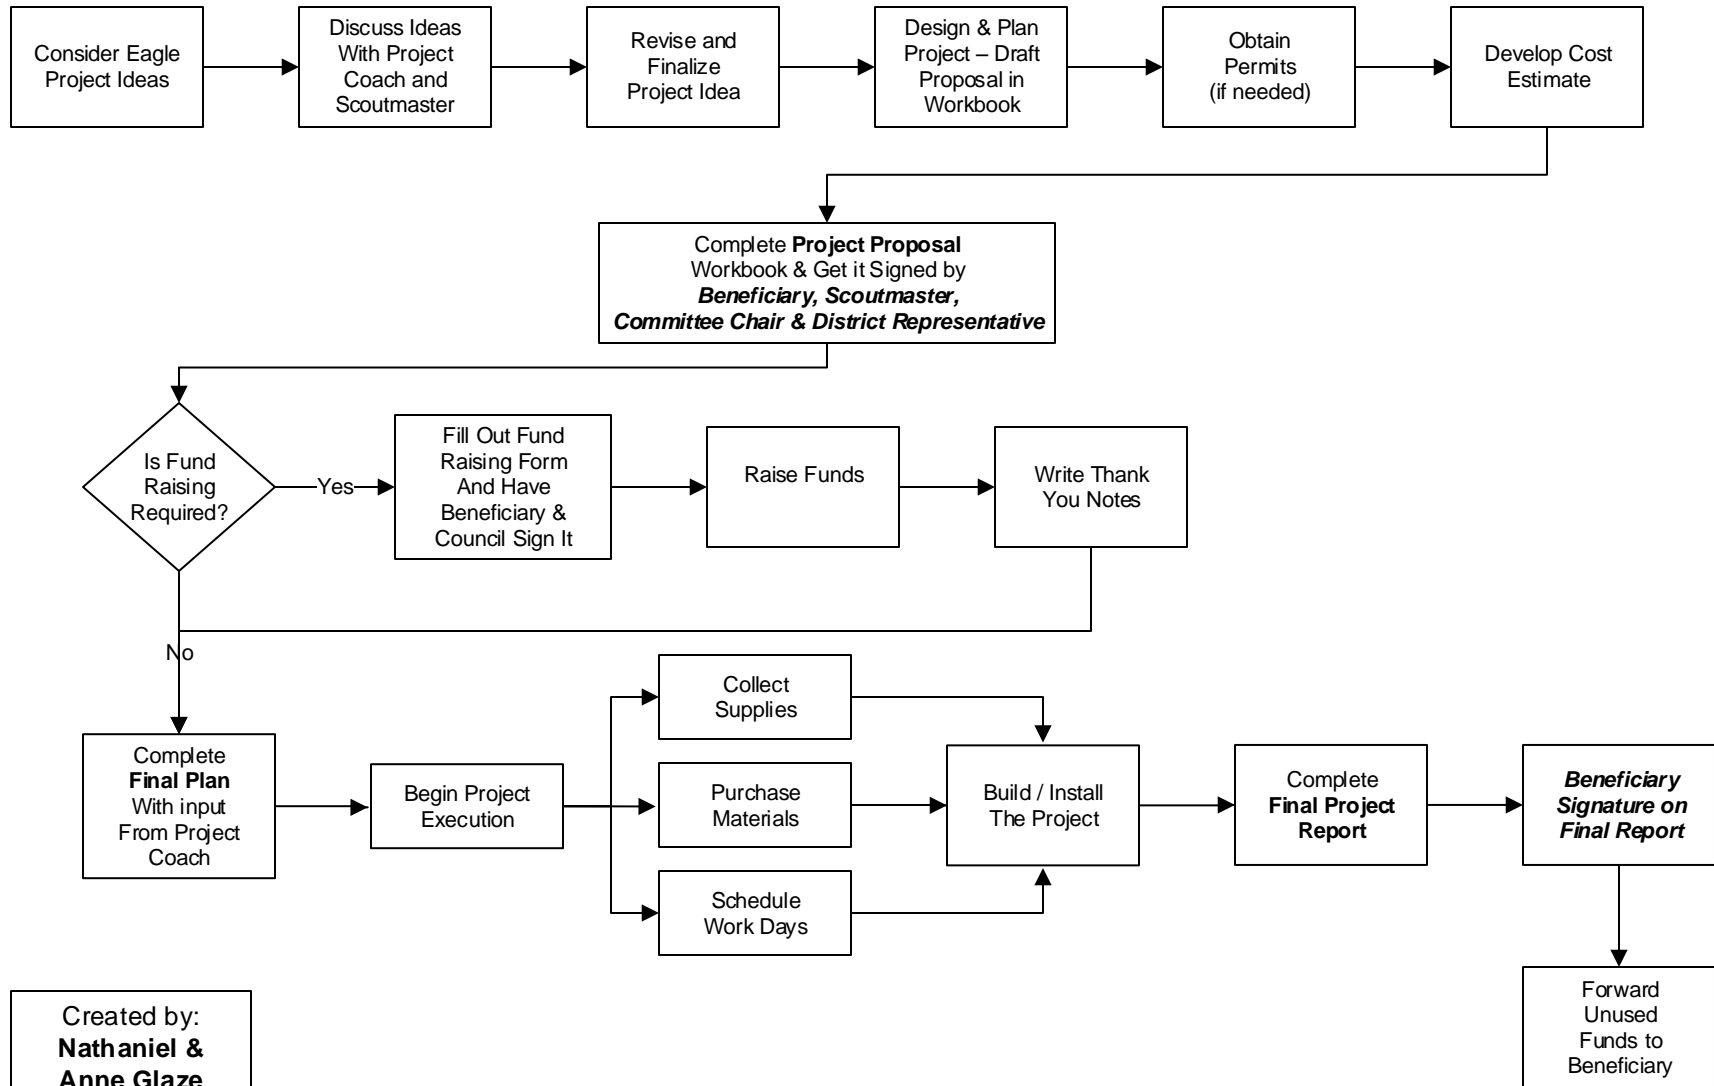

Eagle Rank Application Process

Created by:
Nathaniel & Anne Glaze
5/1/2012

Eagle Scout Leadership Project

Created by:
Nathaniel & Anne Glaze
5/1/2012