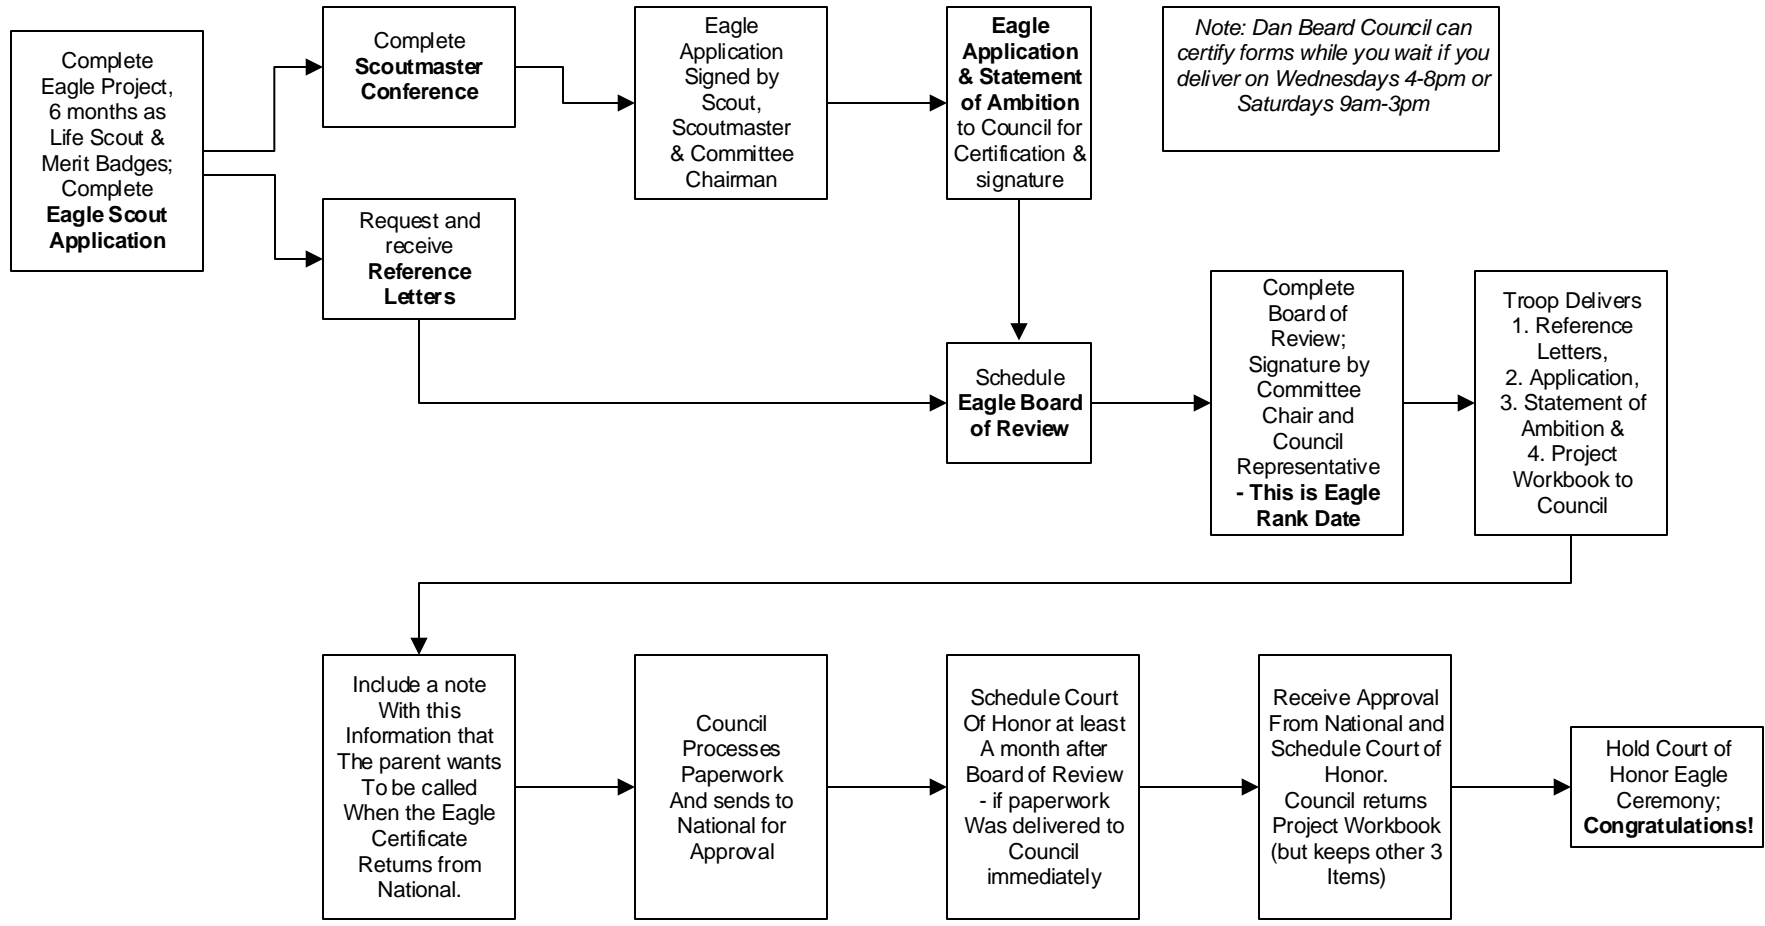

Eagle Rank Application Process

Created by:
Nathaniel & Anne Glaze
5/1/2012

Eagle Scout Leadership Project

Created by:
Nathaniel & Anne Glaze
5/1/2012